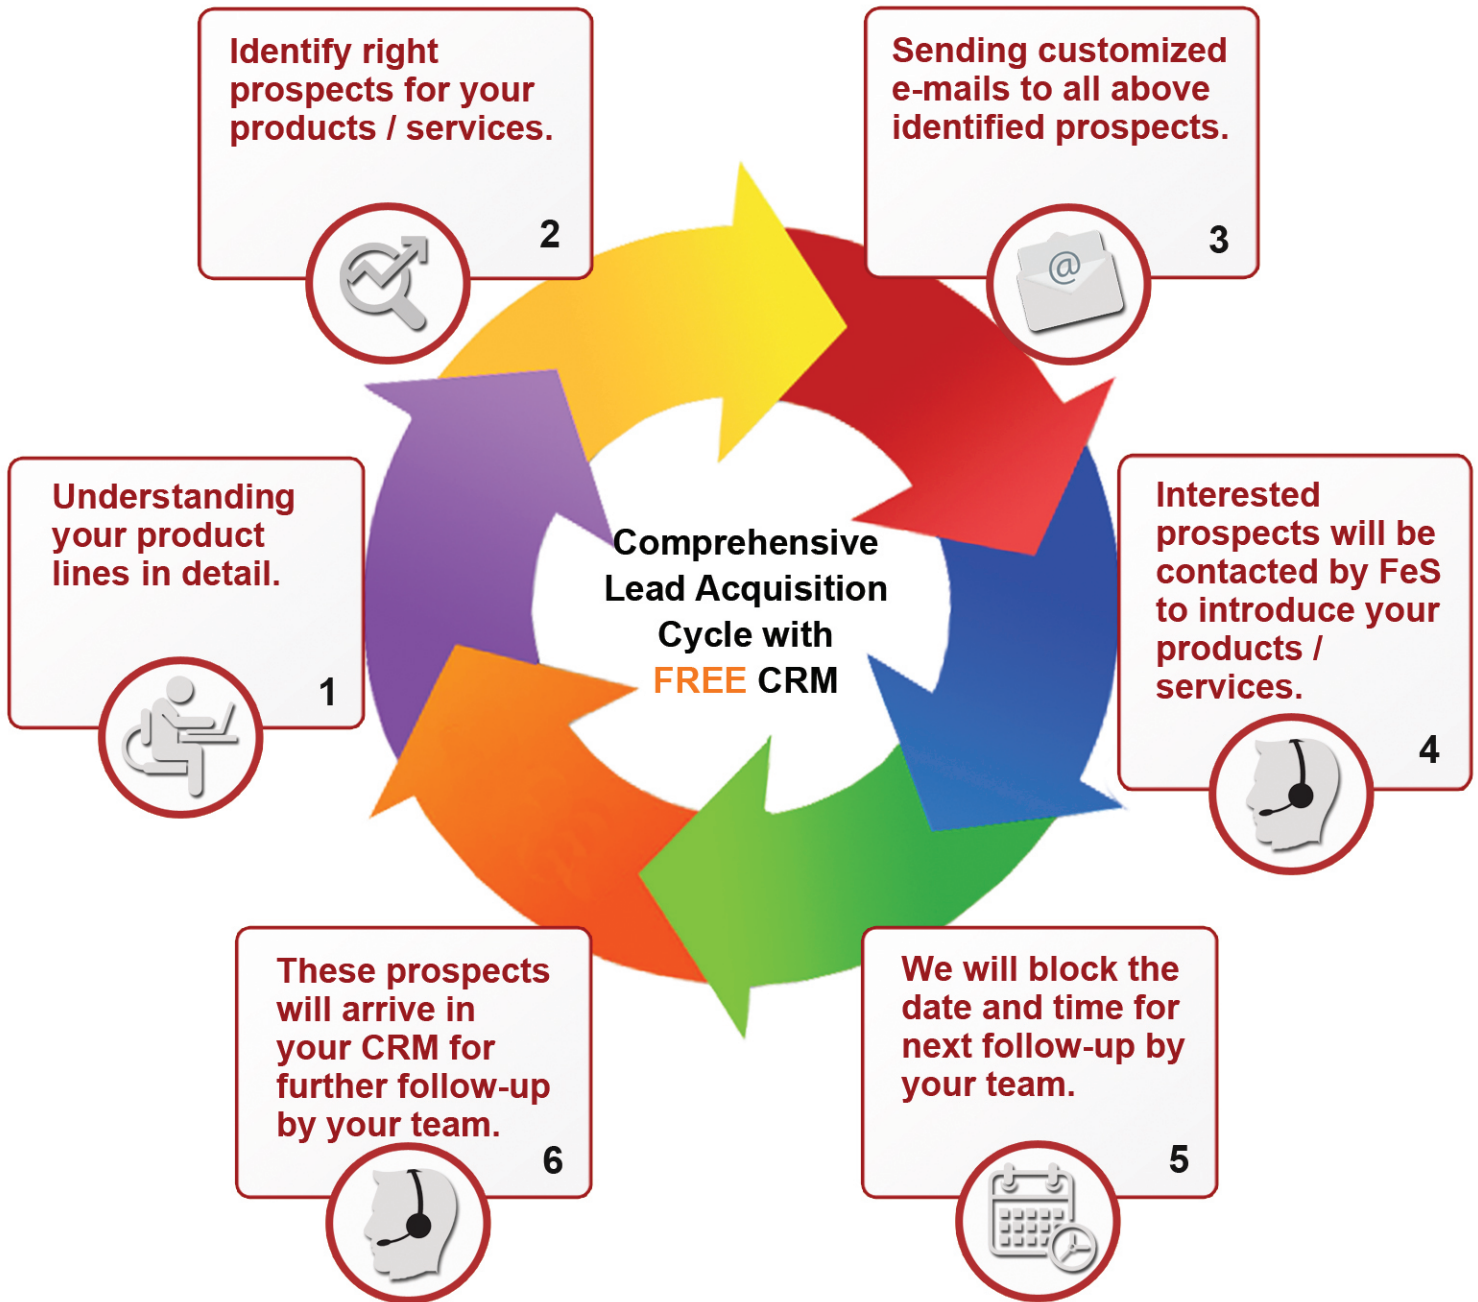

Lead Management Process

For Further Information Contact :-

Phone : +1 - 630 - 874 - 0447

Email : sales@firstesource.com

Website : www.firstesource.com